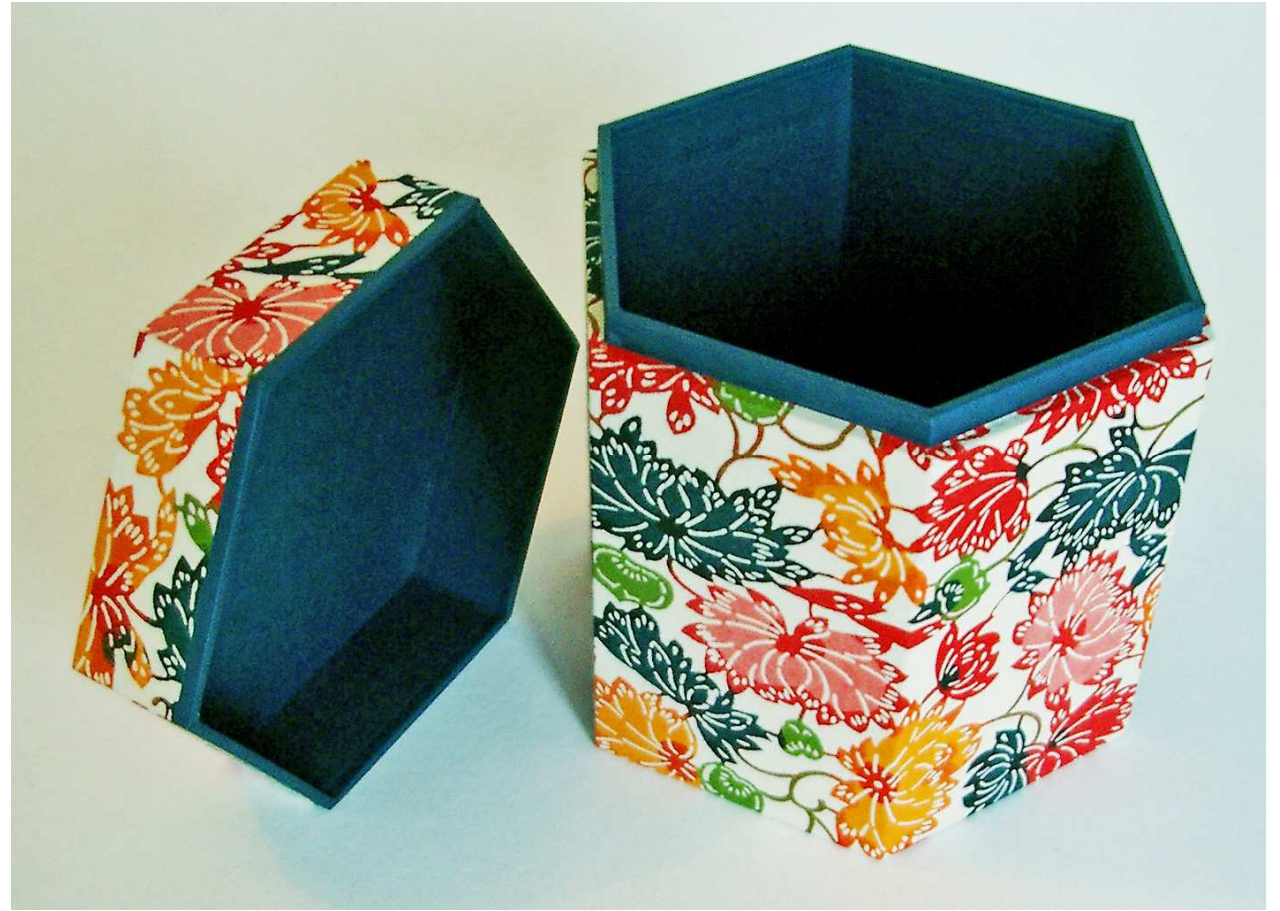

Hexagonal box with pointed lid

6 faced box made of 2mm cardboard. The pieces are cut separately, mitred and then assembled.

Outside covered with red bookbinders' leather with a brim in decorative paper, inside Japanese *Chiyogami* paper with damselfly pattern.

13 x 13 x 11,5 cm

65€

Hexagonal box with flat lid

6 faced box made of 2mm cardboard. The pieces are cut separately, mitred and then assembled.

Outside covered with Japanese Katazome paper with a rim in dark blue *Efalin*, inside the same dark blue *Efalin*.